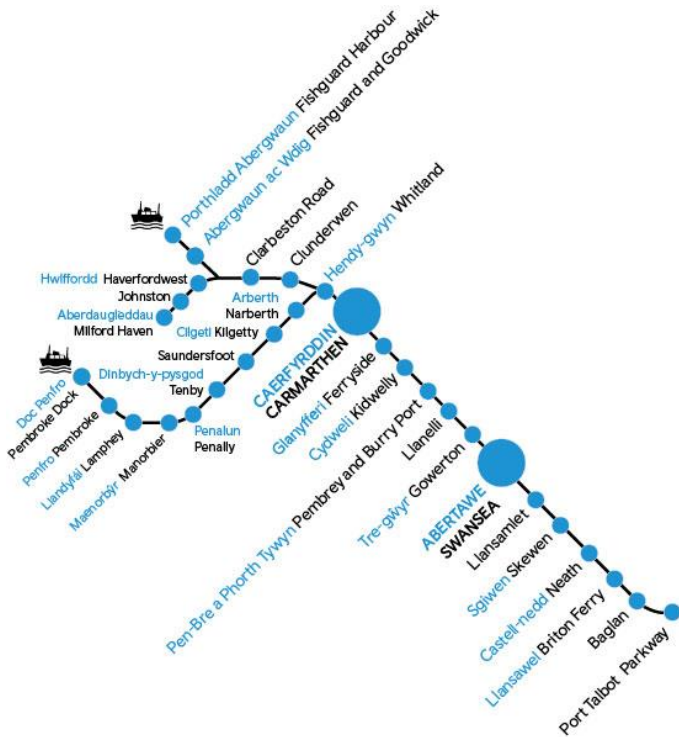

South West Wales Connected Community Rail Partnership

South West Wales Connected Community Rail Partnership has re-launched a community grant fund to support communities along the railway line to make change happen in their local places. We are passionate about supporting local people to improve their communities in innovative ways – small interventions that help create pride of place and promote well-being in the community.