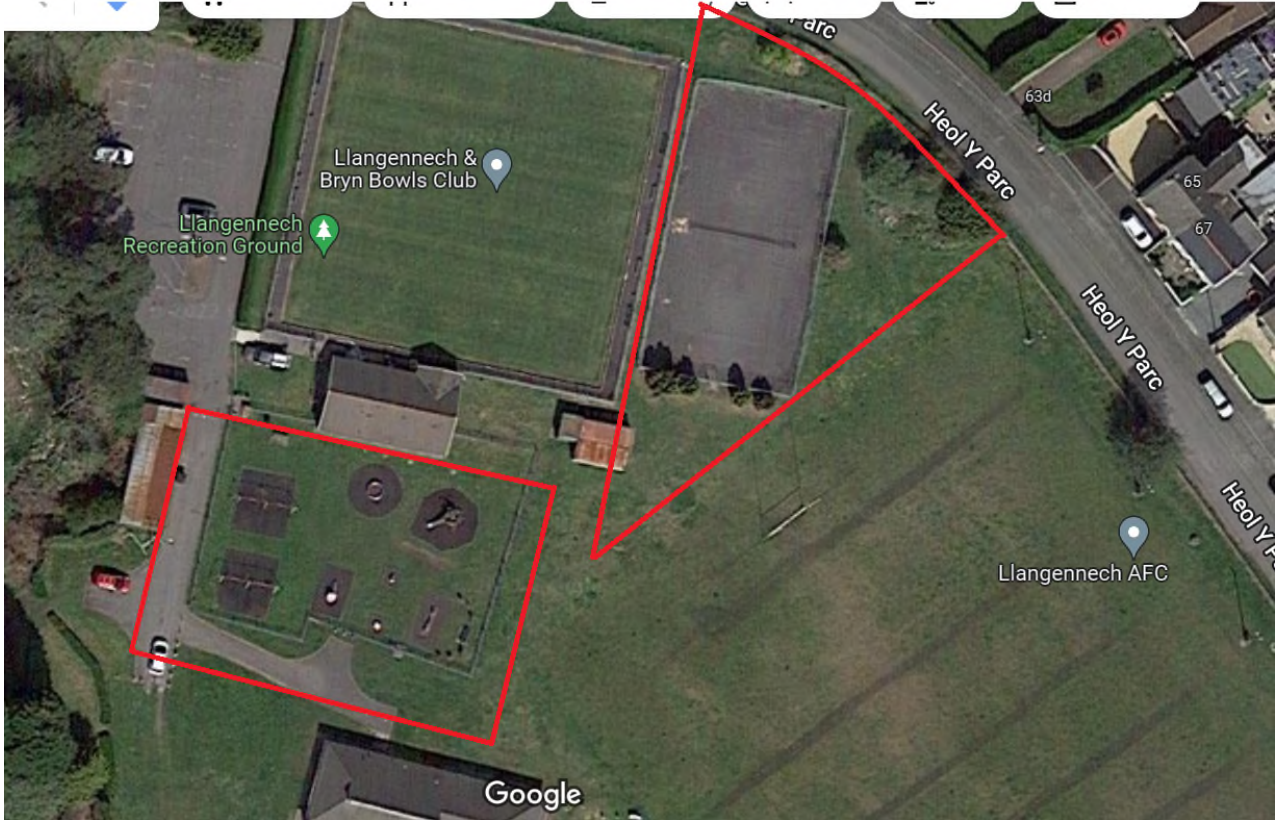

We envisage the MUGA would be approx 42mx30m. Please see attached a rough idea and aerial view of what we are looking to propose to the council. We are essentially looking at costs and a design plan for the proposal. If you would kindly get in touch then I'm happy to discuss this further or answer any questions you may have initially.

 **LBSA - Location Plan 1-2500 - MUGA.docx**
631K

SITE LOCATION PLAN
AREA 16 HA
SCALE: 1:2500 on A4
CENTRE COORDINATES: 256249 , 201151

New MUGA location (42x30m)

playground